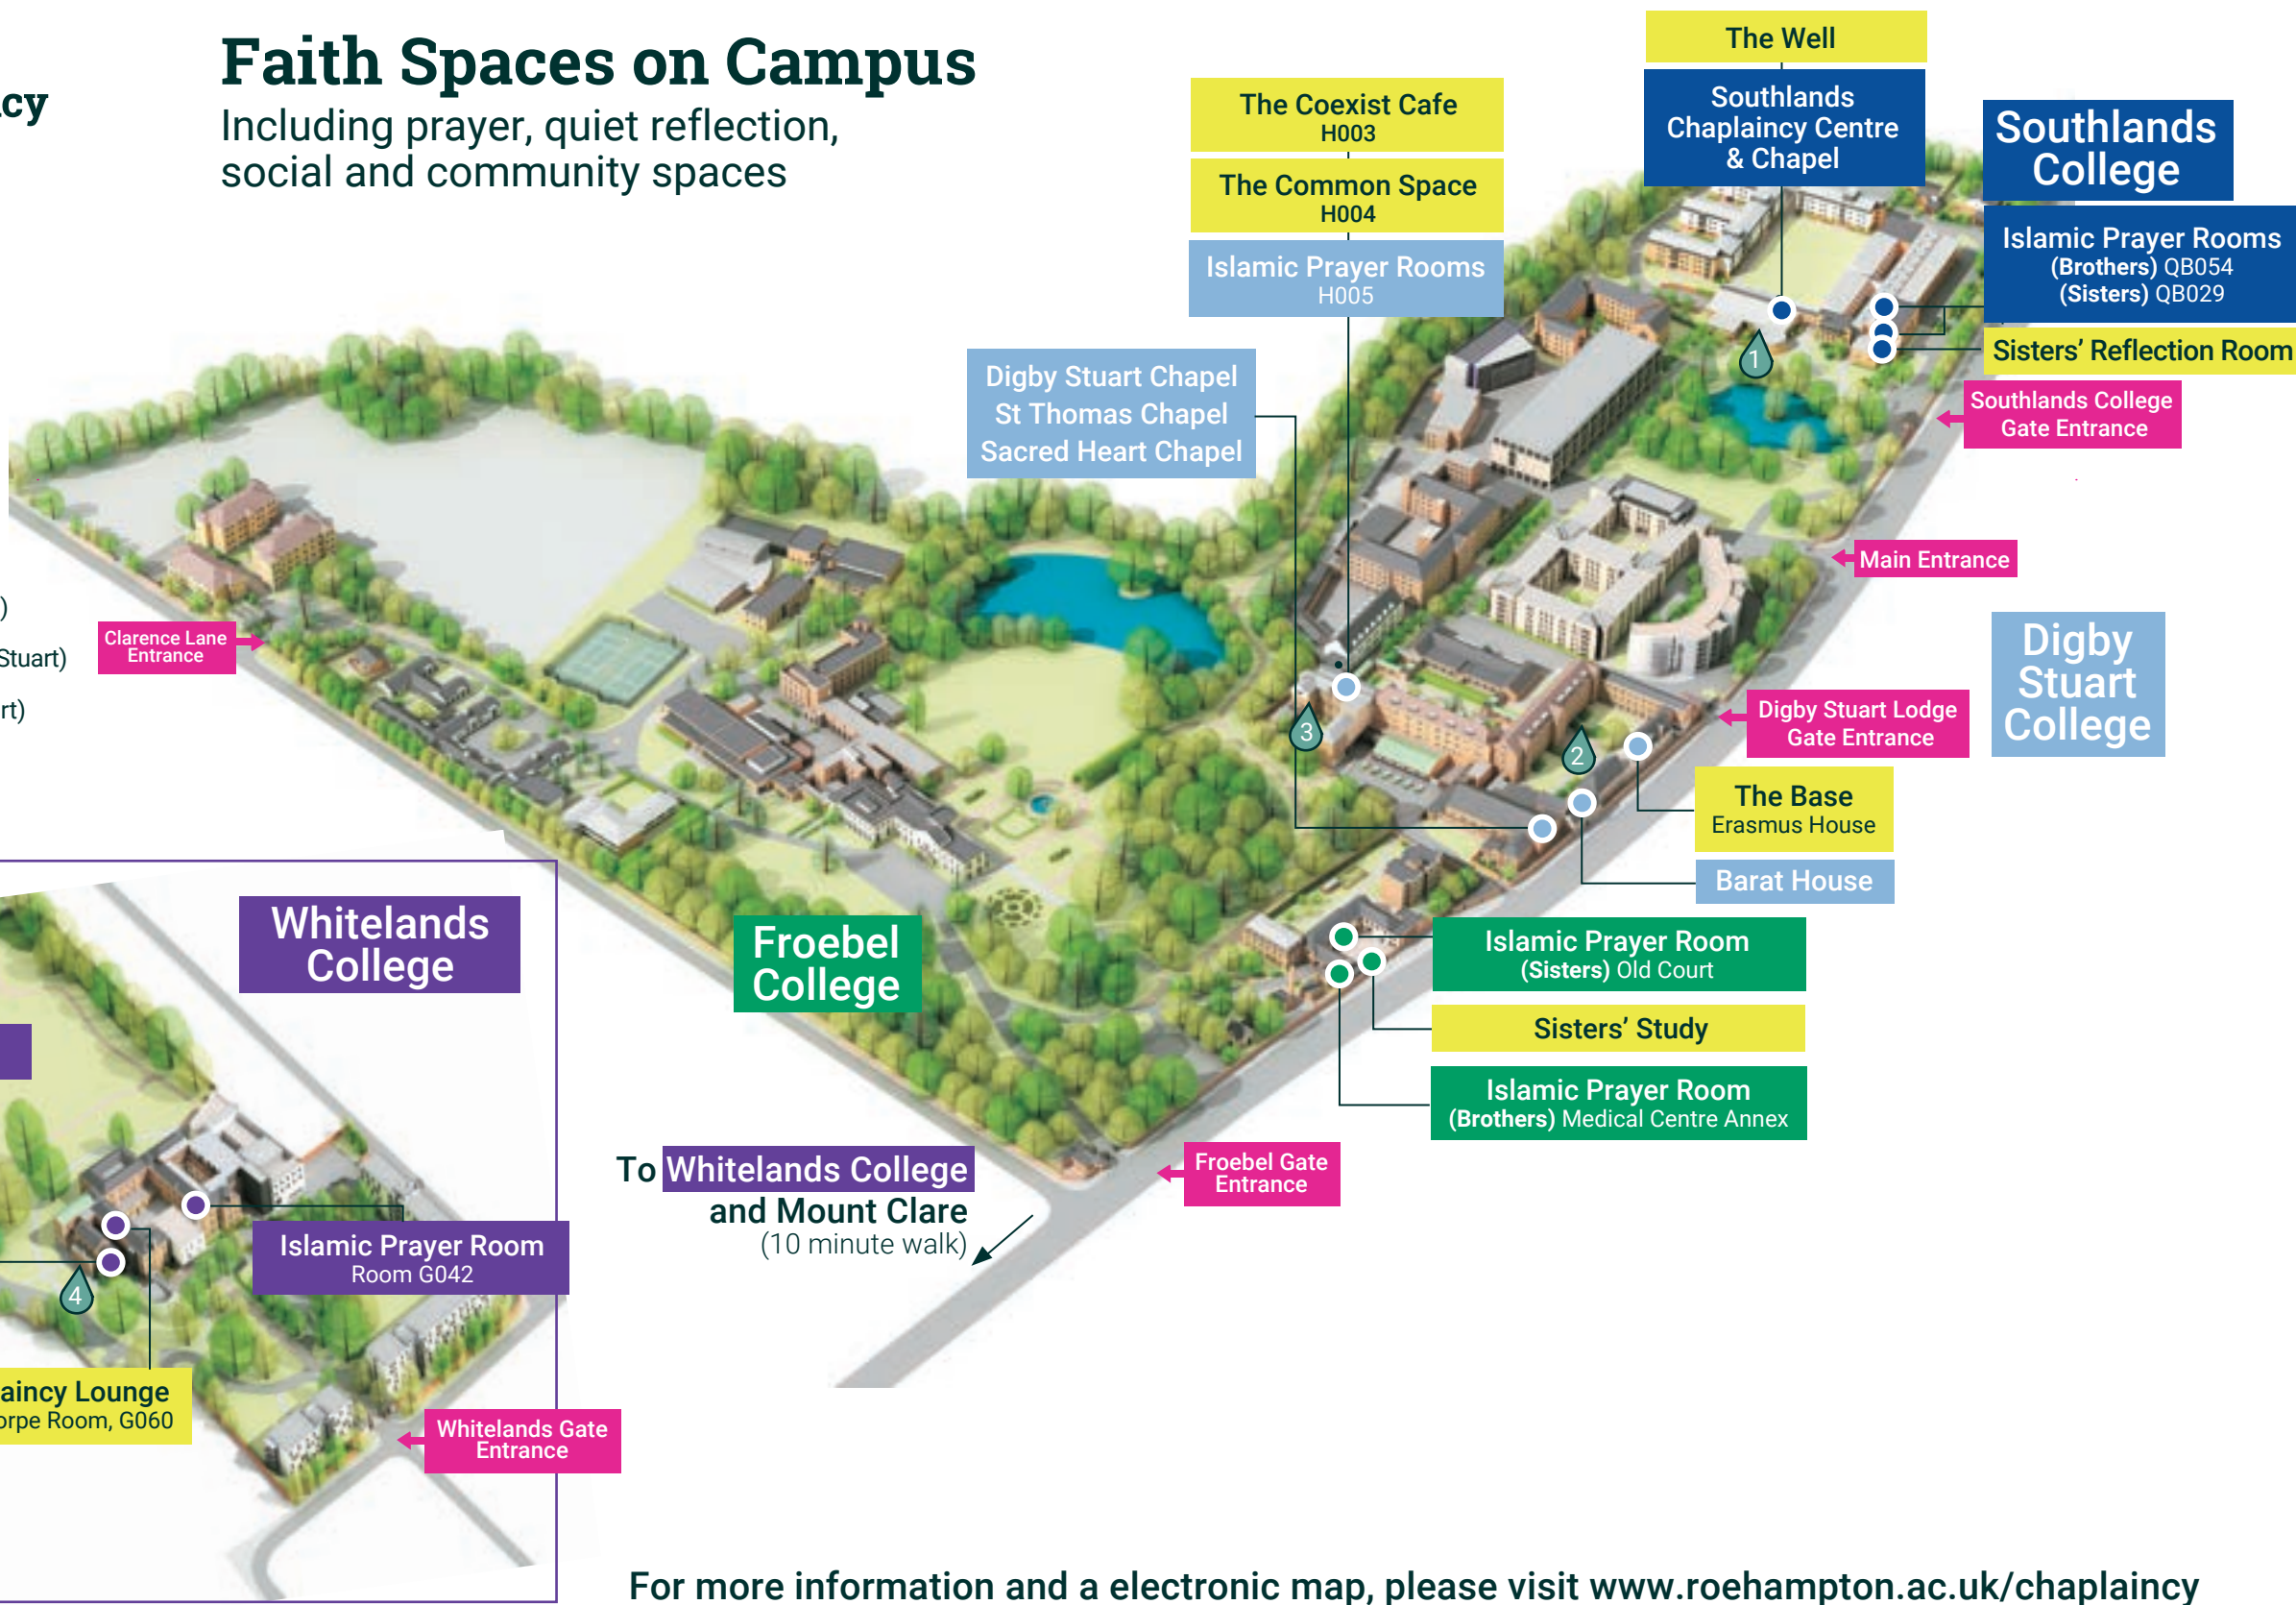

Faith Spaces on Campus

Including prayer, quiet reflection, social and community spaces

- Key**
- Froebel College
 - Digby Stuart College
 - Southlands College
 - Whitelands College
 - Chaplaincy Social Spaces

- Chaplaincy Gardens**
- 1 Chapel Garden (Southlands)
 - 2 Barat Square Garden (Digby Stuart)
 - 3 Vatican Garden (Digby Stuart)
 - 4 Bible Garden (Whitelands)

To **Whitelands College and Mount Clare**
(10 minute walk)