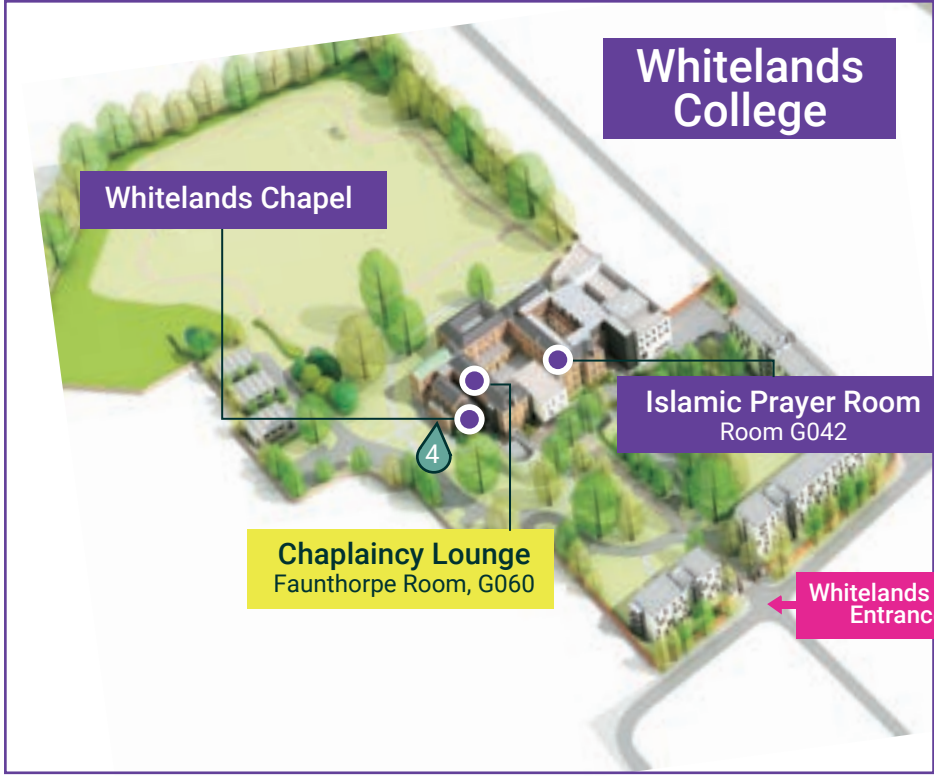

Faith Spaces on Campus

Including prayer, quiet reflection, social and community spaces

- Key**
- Froebel College
 - Digby Stuart College
 - Southlands College
 - Whitelands College
 - Chaplaincy Social Spaces

- Chaplaincy Gardens**
- 1 Chapel Garden (Southlands)
 - 2 Barat Square Garden (Digby Stuart)
 - 3 Vatican Garden (Digby Stuart)
 - 4 Bible Garden (Whitelands)

To **Whitelands College and Mount Clare**
(10 minute walk)